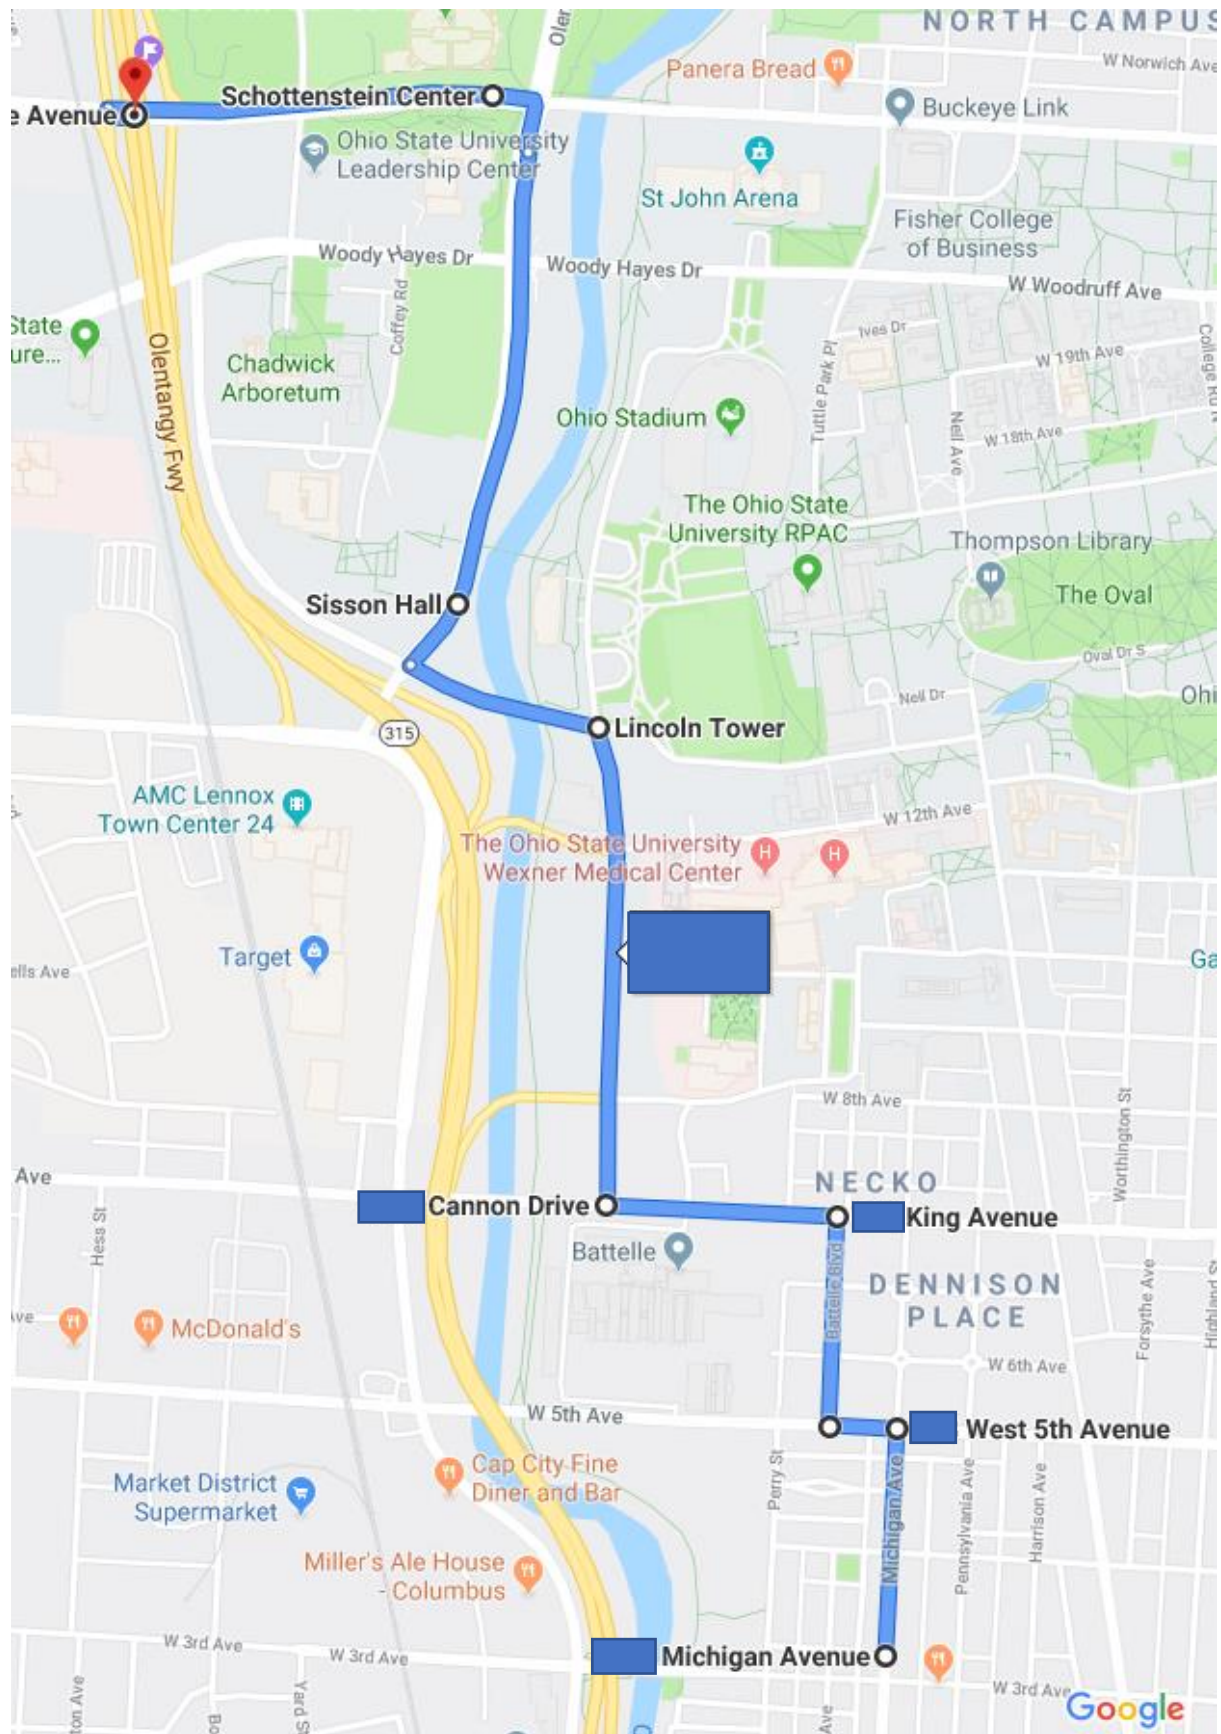

Columbus Marathon Route - South from W 5th Ave to Nationwide Blvd

Columbus Marathon Route - West from Ohio Union to Grandview Ave

Columbus Marathon Route - East from Grandview Ave to Nationwide Blvd

Columbus Marathon - Exit Harrison West from North of 3rd Ave
Access to 315 N & S via Lane Avenue

Columbus Marathon - Exit Harrison West from South of 3rd Ave
Access 315 N & S via W. Gooddale & Olentangy River Rd