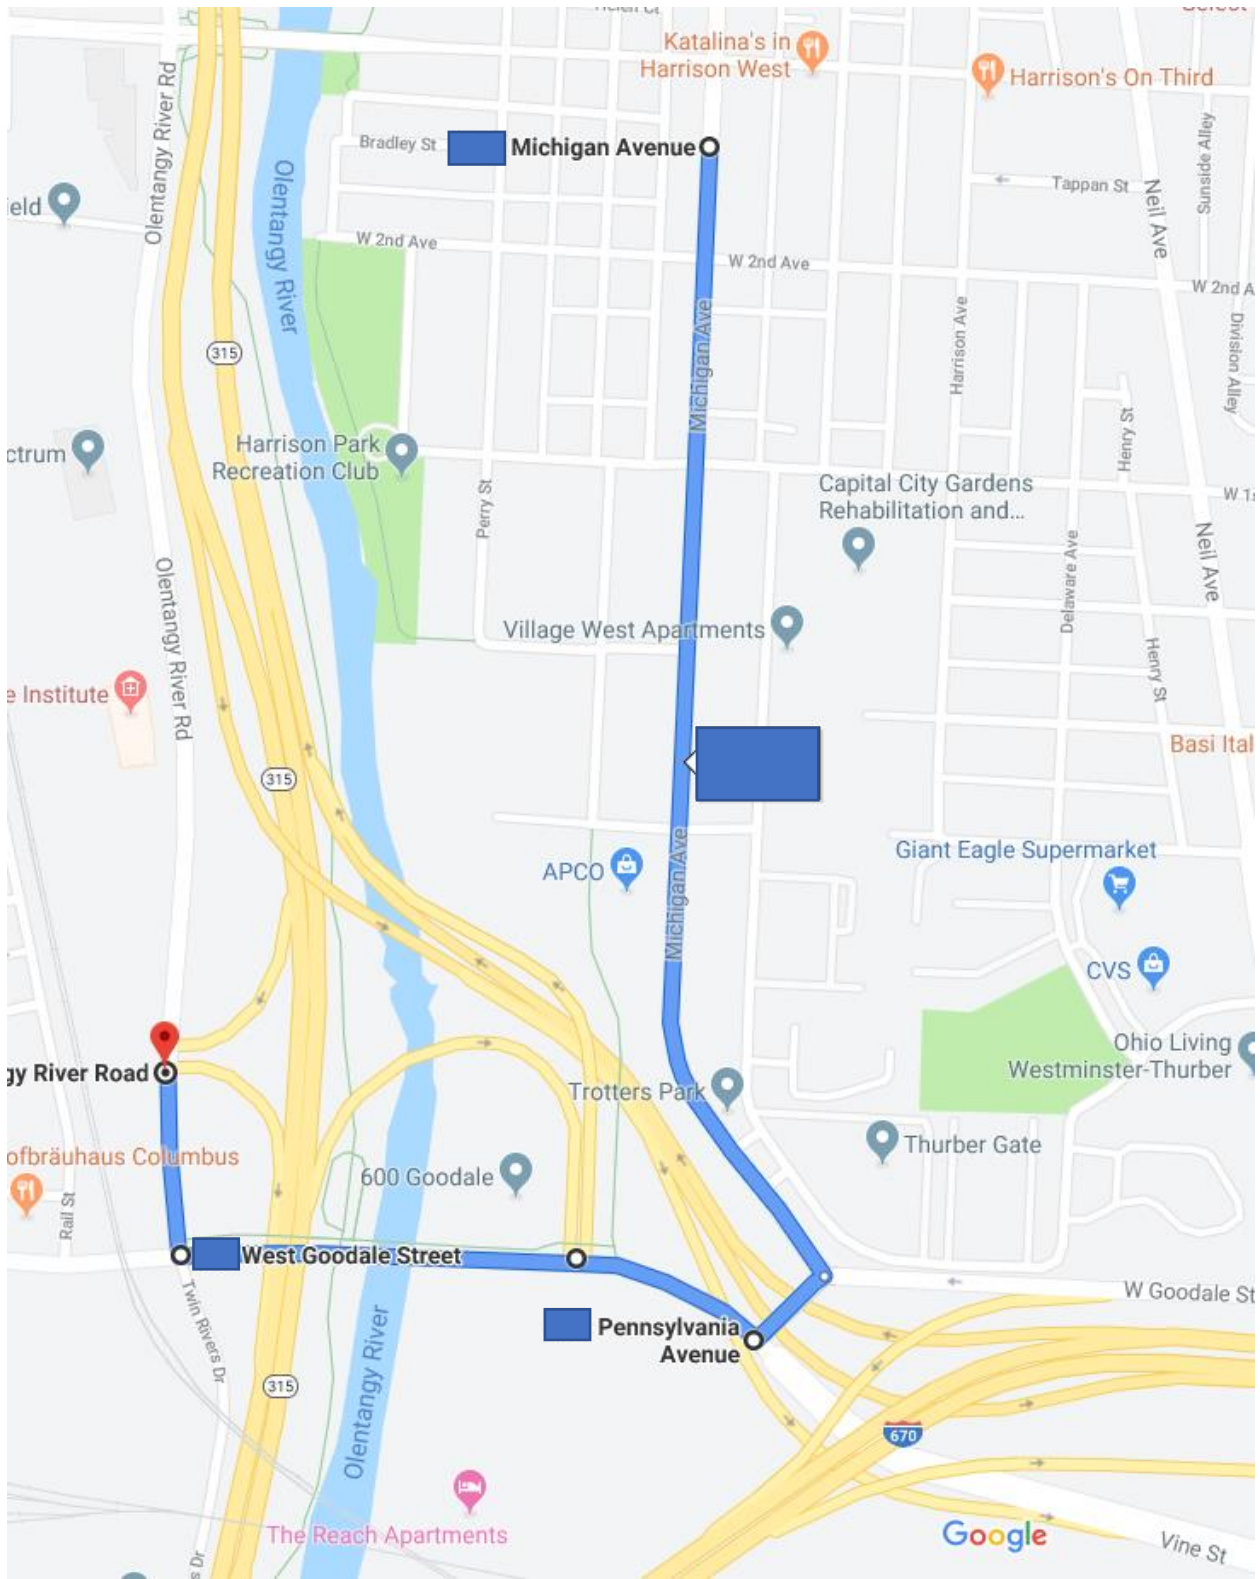

Columbus Marathon Route - South from W 5th Ave to Nationwide Blvd

Columbus Marathon Route - West from Ohio Union to Grandview Ave

Columbus Marathon Route - East from Grandview Ave to Nationwide Blvd

Columbus Marathon - Exit Harrison West from North of 3rd Ave
Access to 315 N & S via Lane Avenue

Columbus Marathon - Exit Harrison West from South of 3rd Ave
Access 315 N & S via W. Gooddale & Olentangy River Rd