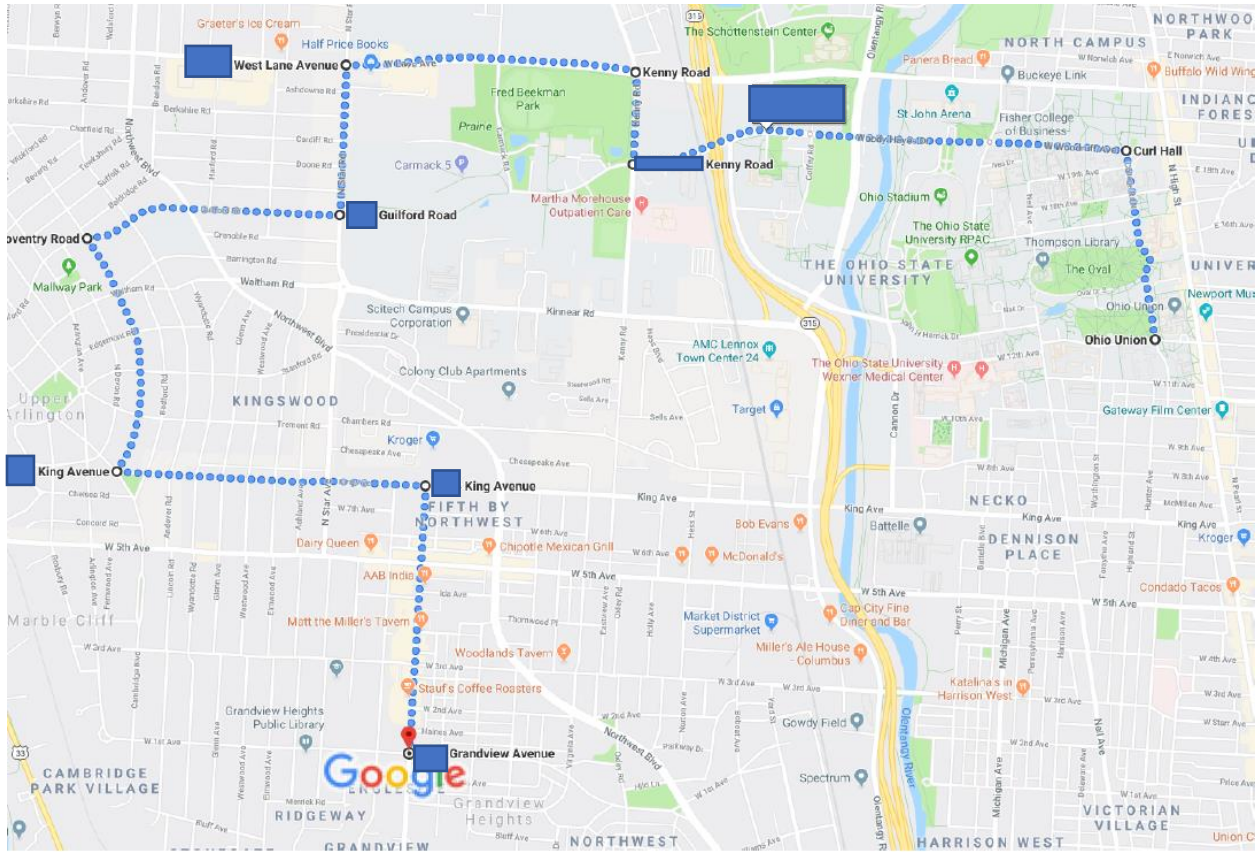

Columbus Marathon Route - South from W 5th Ave to Nationwide Blvd

Columbus Marathon Route - West from Ohio Union to Grandview Ave

Columbus Marathon Route - East from Grandview Ave to Nationwide Blvd

Columbus Marathon - Exit Harrison West from North of 3rd Ave
Access to 315 N & S via Lane Avenue

Columbus Marathon - Exit Harrison West from South of 3rd Ave
Access 315 N & S via W. Gooddale & Olentangy River Rd