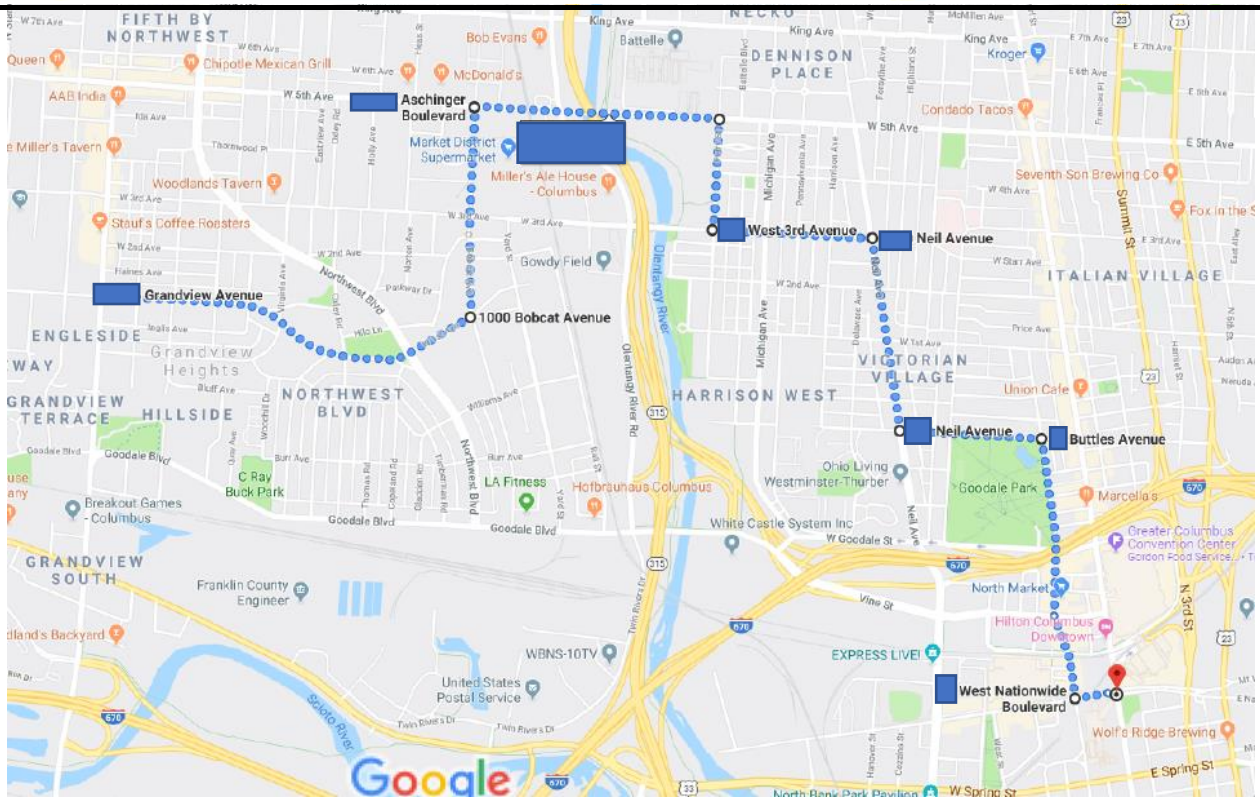

Columbus Marathon Route - South from W 5th Ave to Nationwide Blvd

Columbus Marathon Route - West from Ohio Union to Grandview Ave

Columbus Marathon Route - East from Grandview Ave to Nationwide Blvd

Columbus Marathon - Exit Harrison West from North of 3rd Ave
Access to 315 N & S via Lane Avenue

Columbus Marathon - Exit Harrison West from South of 3rd Ave
Access 315 N & S via W. Gooddale & Olentangy River Rd