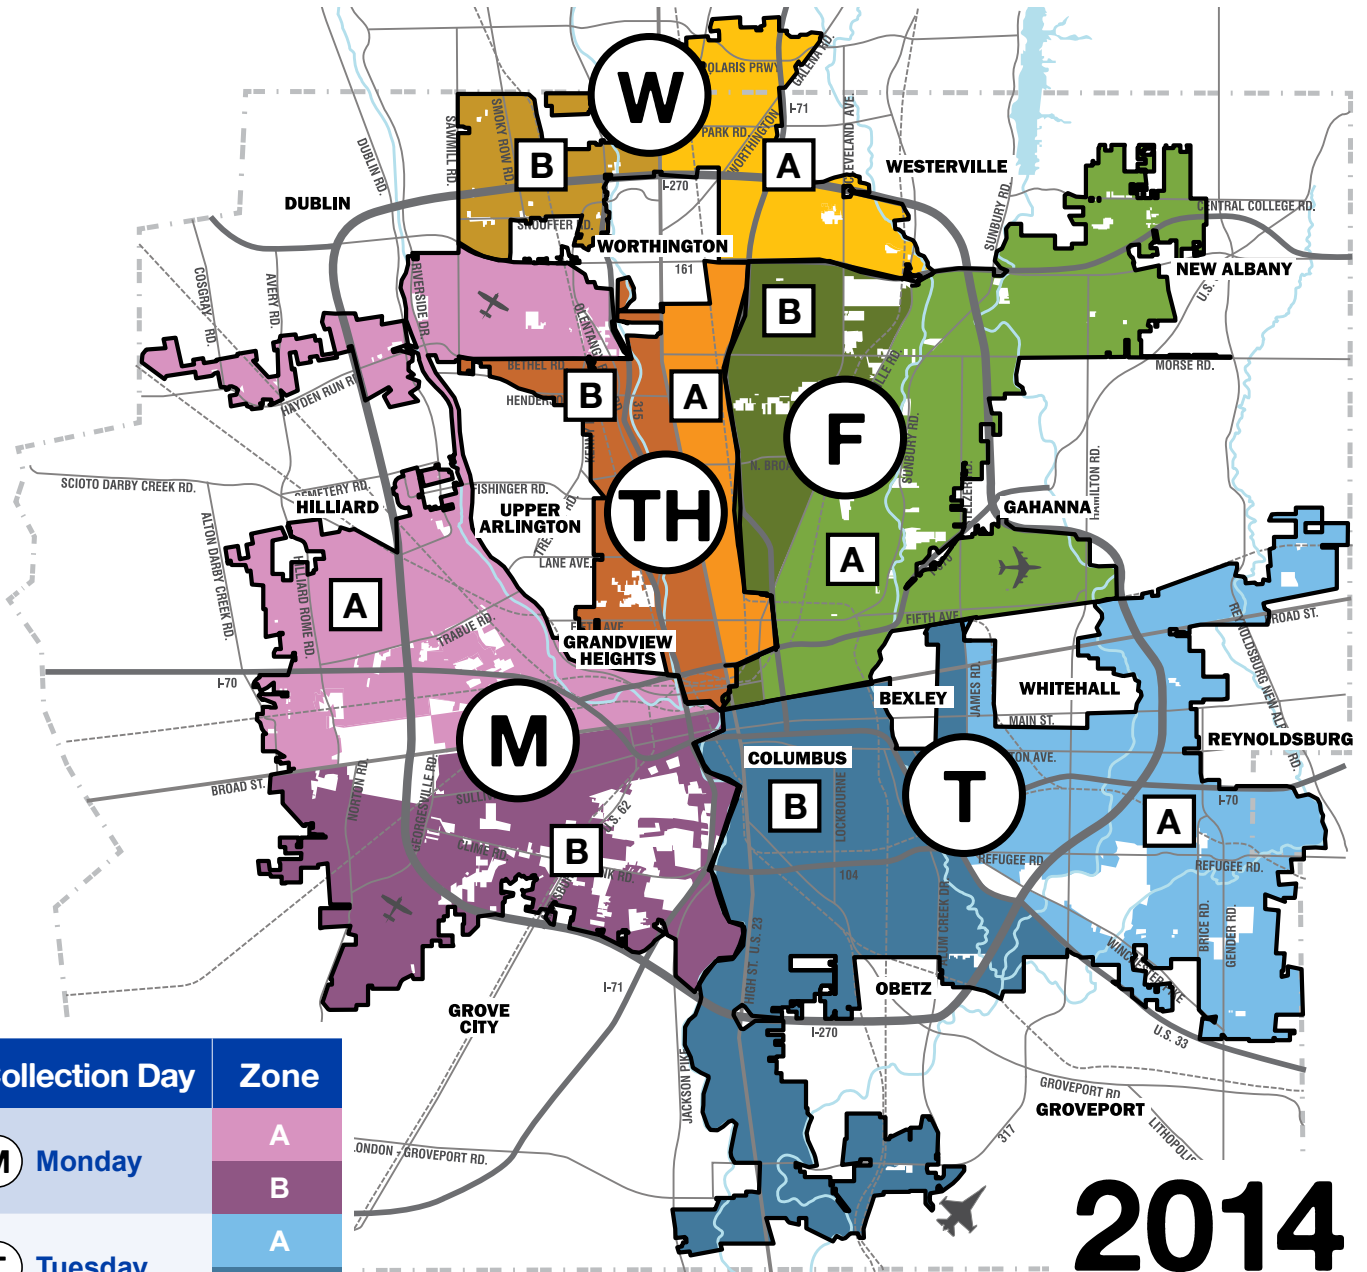

RECYCOLUMBUS

We were meant for each other.

New Collection Schedule Begins March 3, 2014

Recycling and Yard Waste collected same day – every two weeks.

2014

Collection Day	Zone
M Monday	A
	B
T Tuesday	A
	B
W Wednesday	A
	B
TH Thursday	A
	B
F Friday	A
	B

Find your day and zone.

Your recycling and yard waste collection **day** of the week will remain the same, but the **week** of collection will change for one or the other, depending on your zone.

Get a collection calendar. Sign up for reminders.